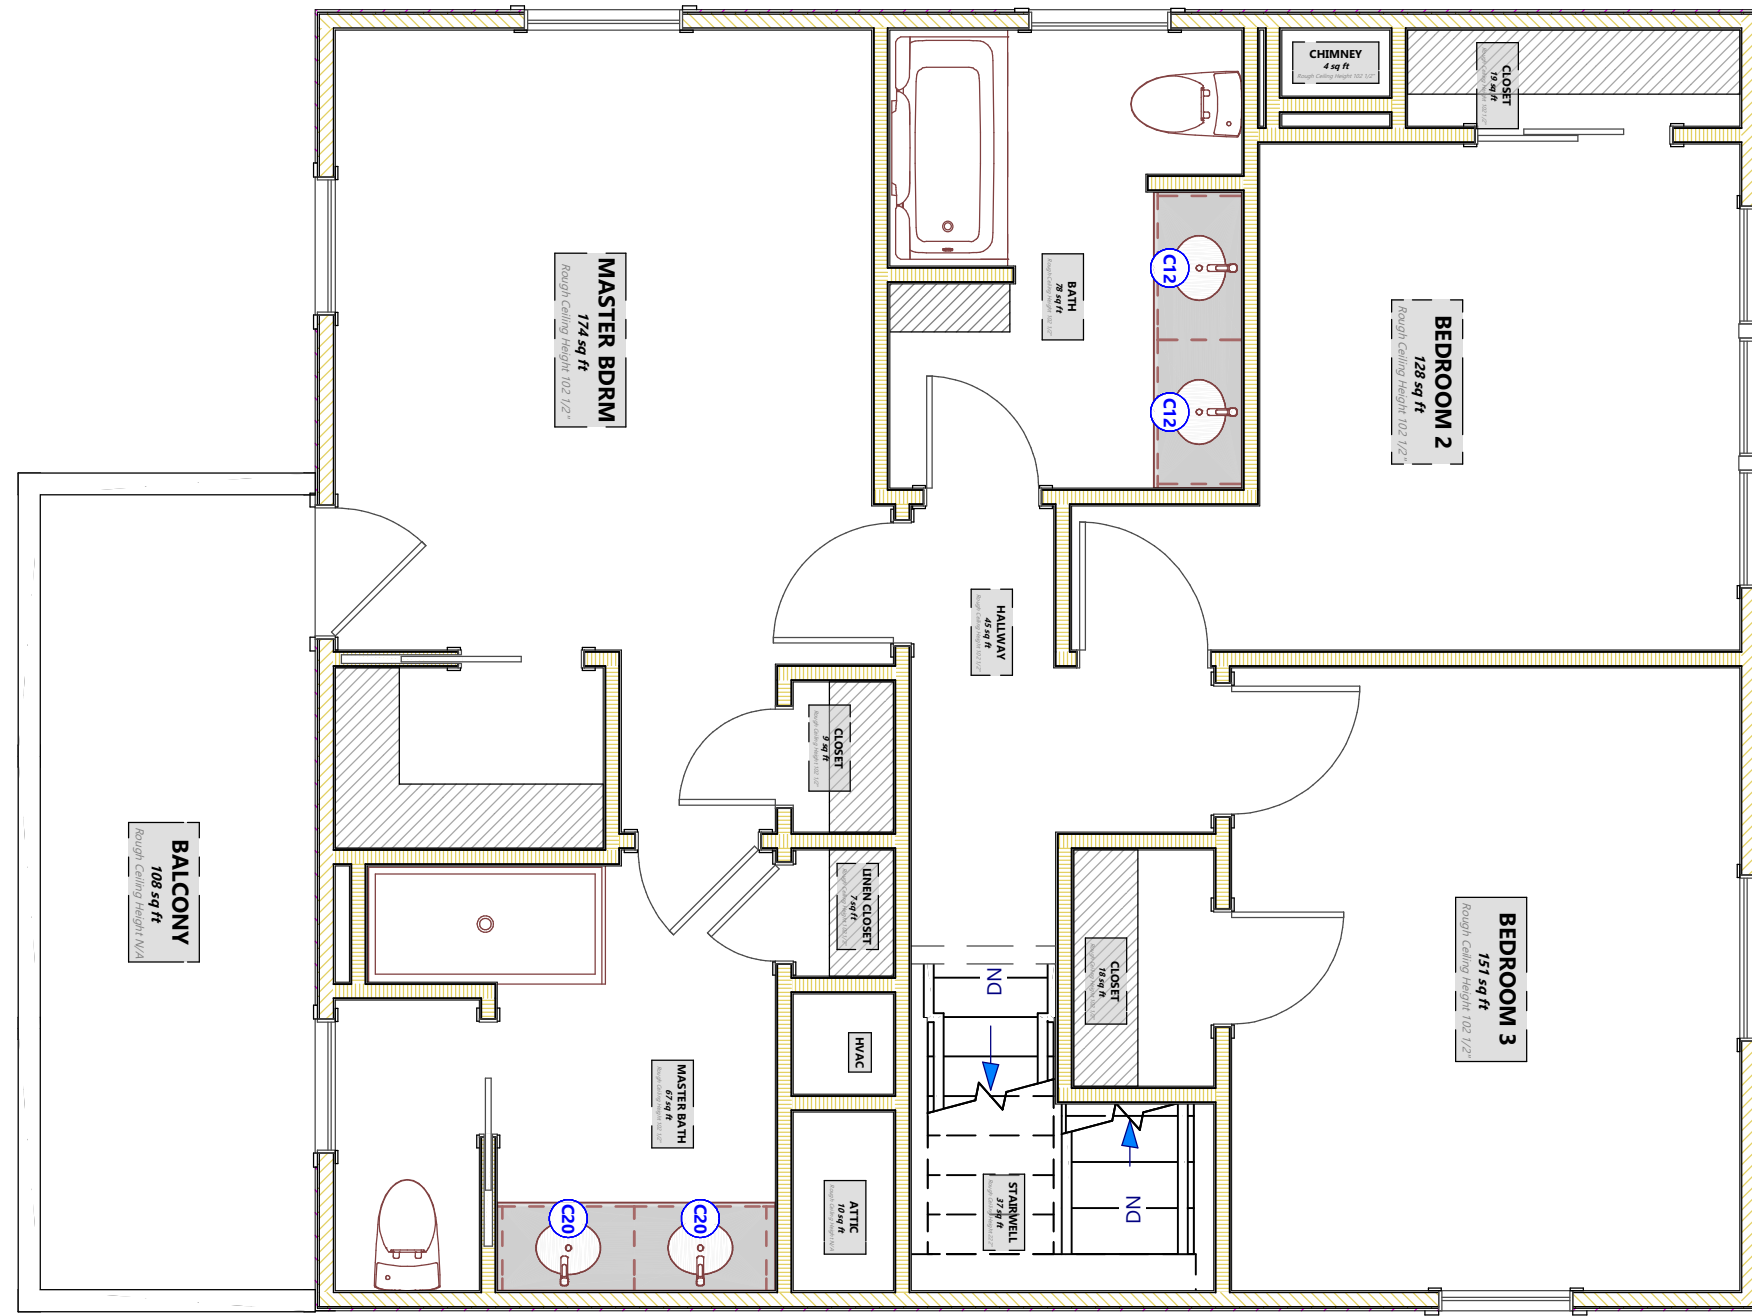

CAPITOL RENOVATION
3504 CAPITOL AVENUE
INDIANAPOLIS, INDIANA 46222

ARTISAN RENOVATIONS
504 MAIN STREET
BECH GROVE, INDIANA 46107

DATE
4/25/2023

SCALE
1/4" = 1'