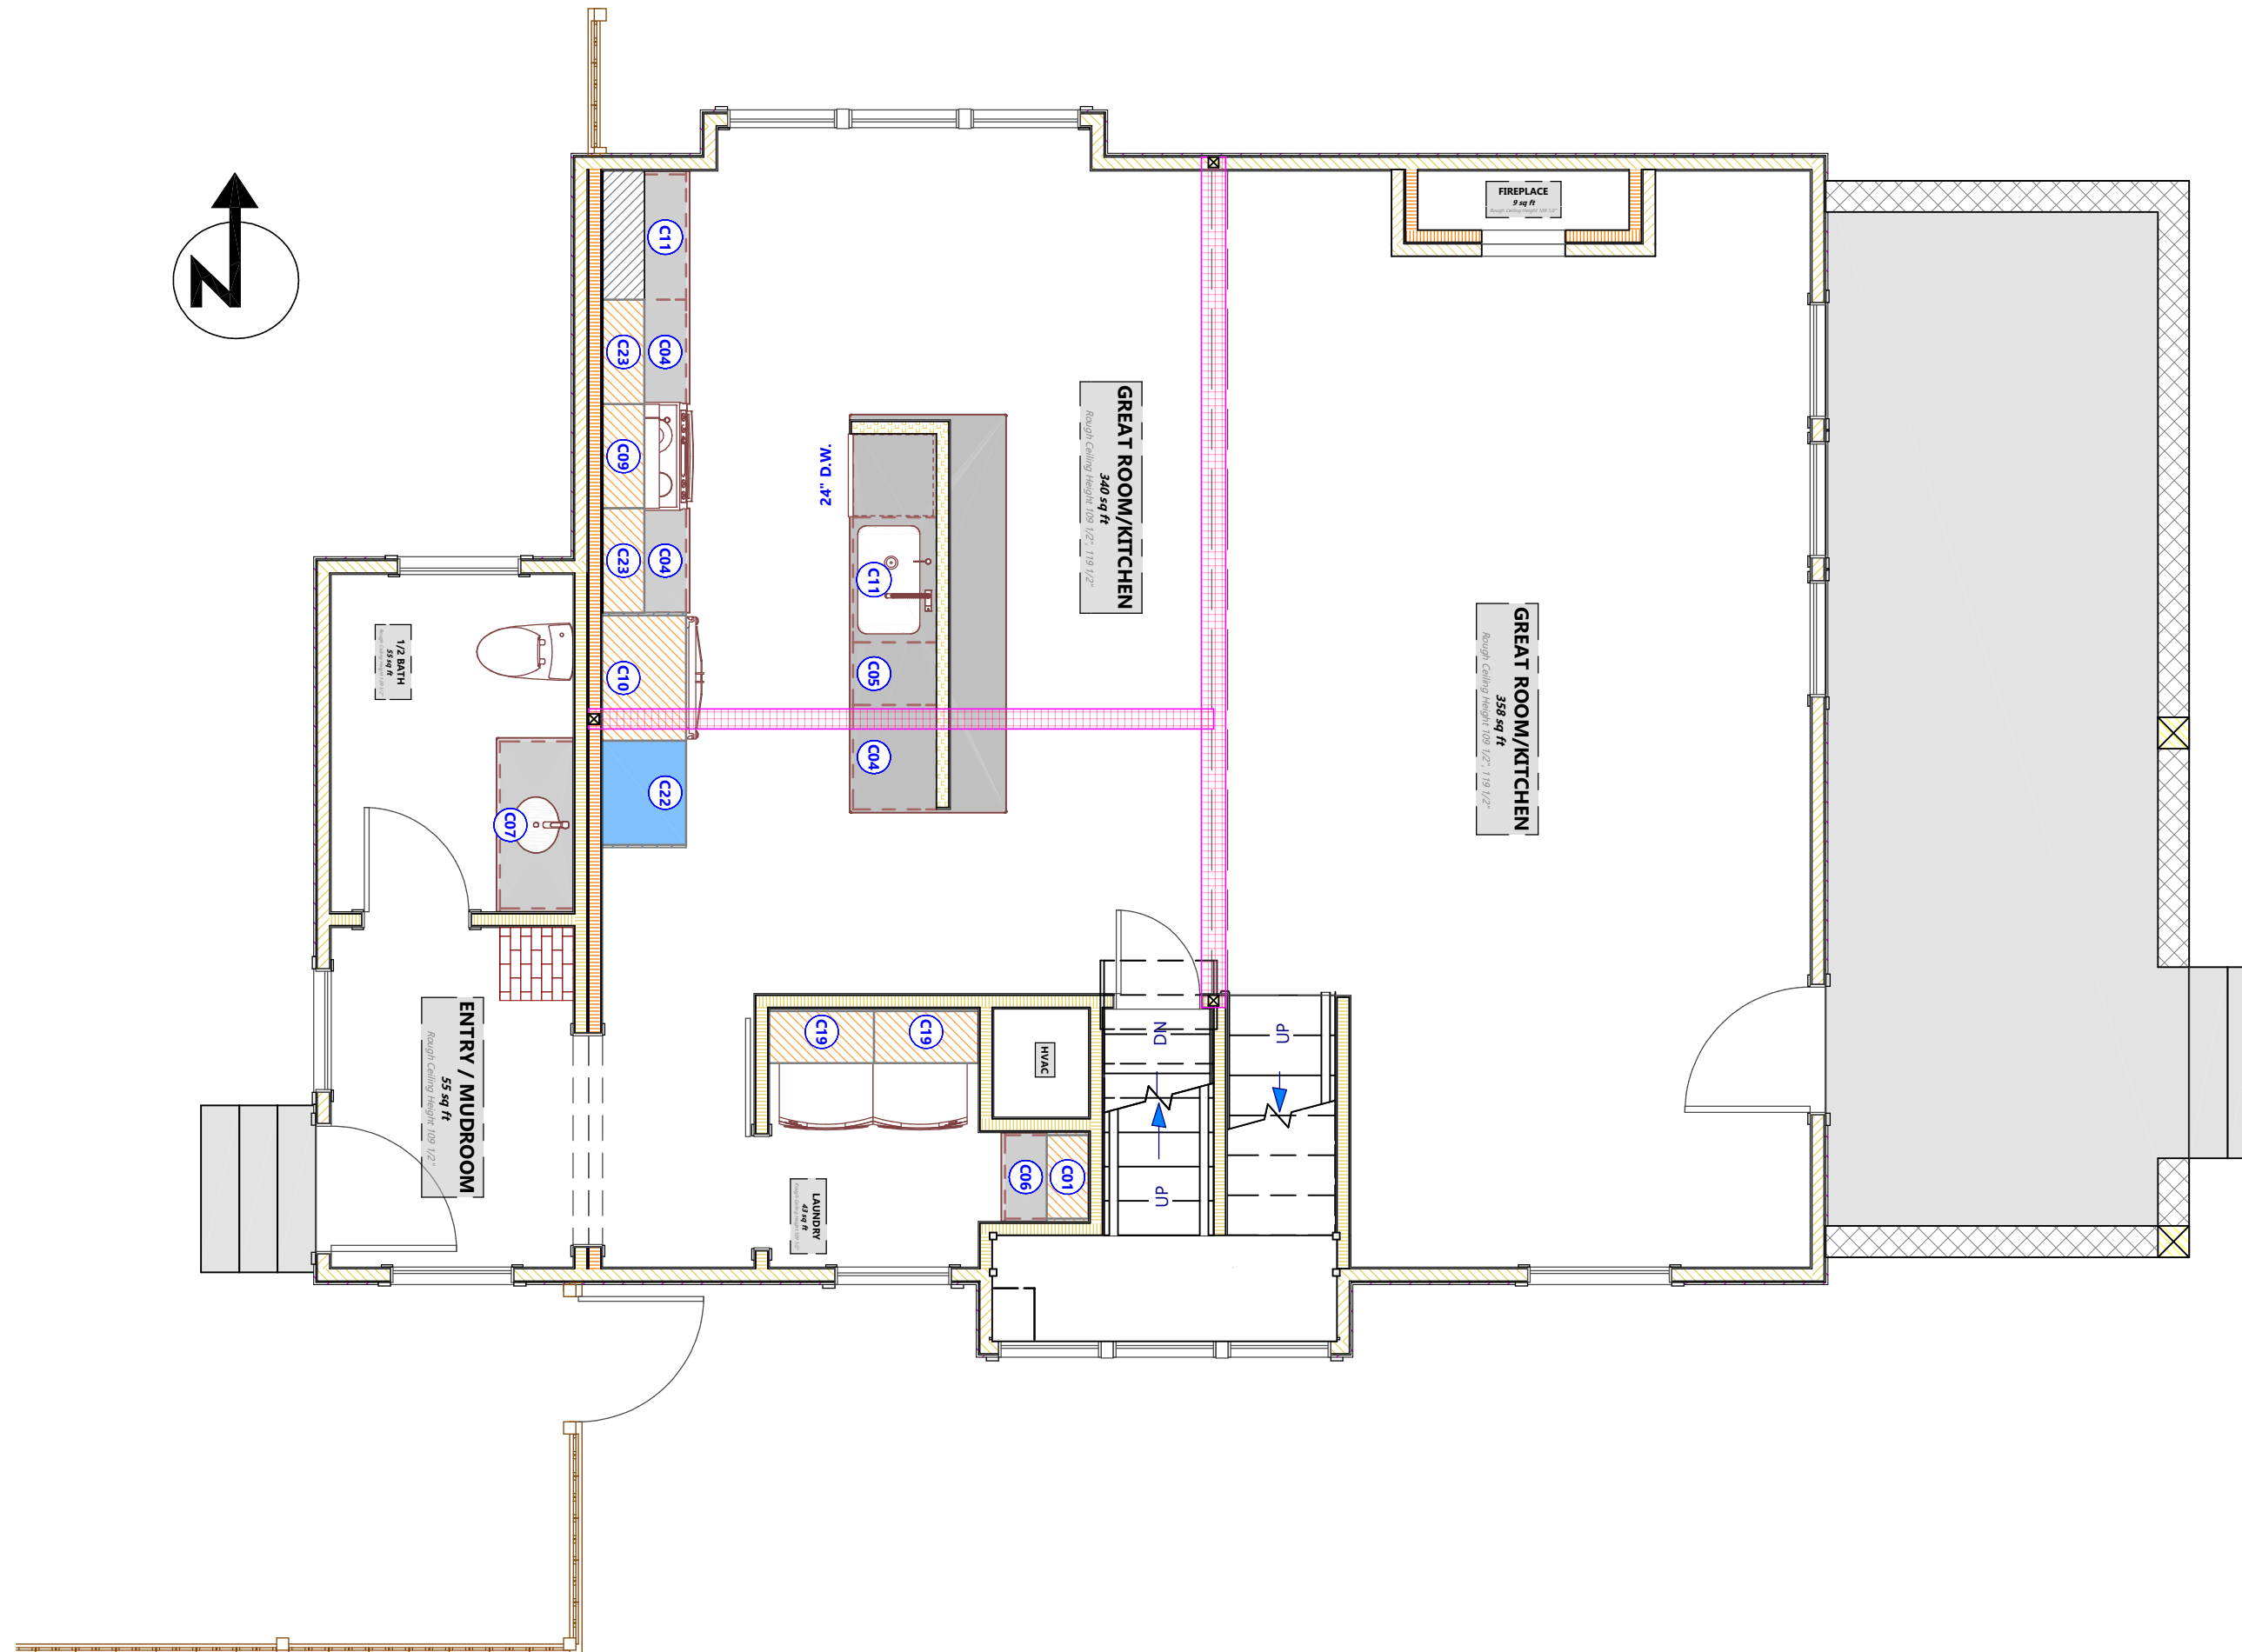

CAPITOL RENOVATION
3504 CAPITOL AVENUE
INDIANAPOLIS, INDIANA 46222

ARTISAN RENOVATIONS
504 MAIN STREET
BECH GROVE, INDIANA 46107

DATE
4/25/2023

SCALE
1/4" = 1'