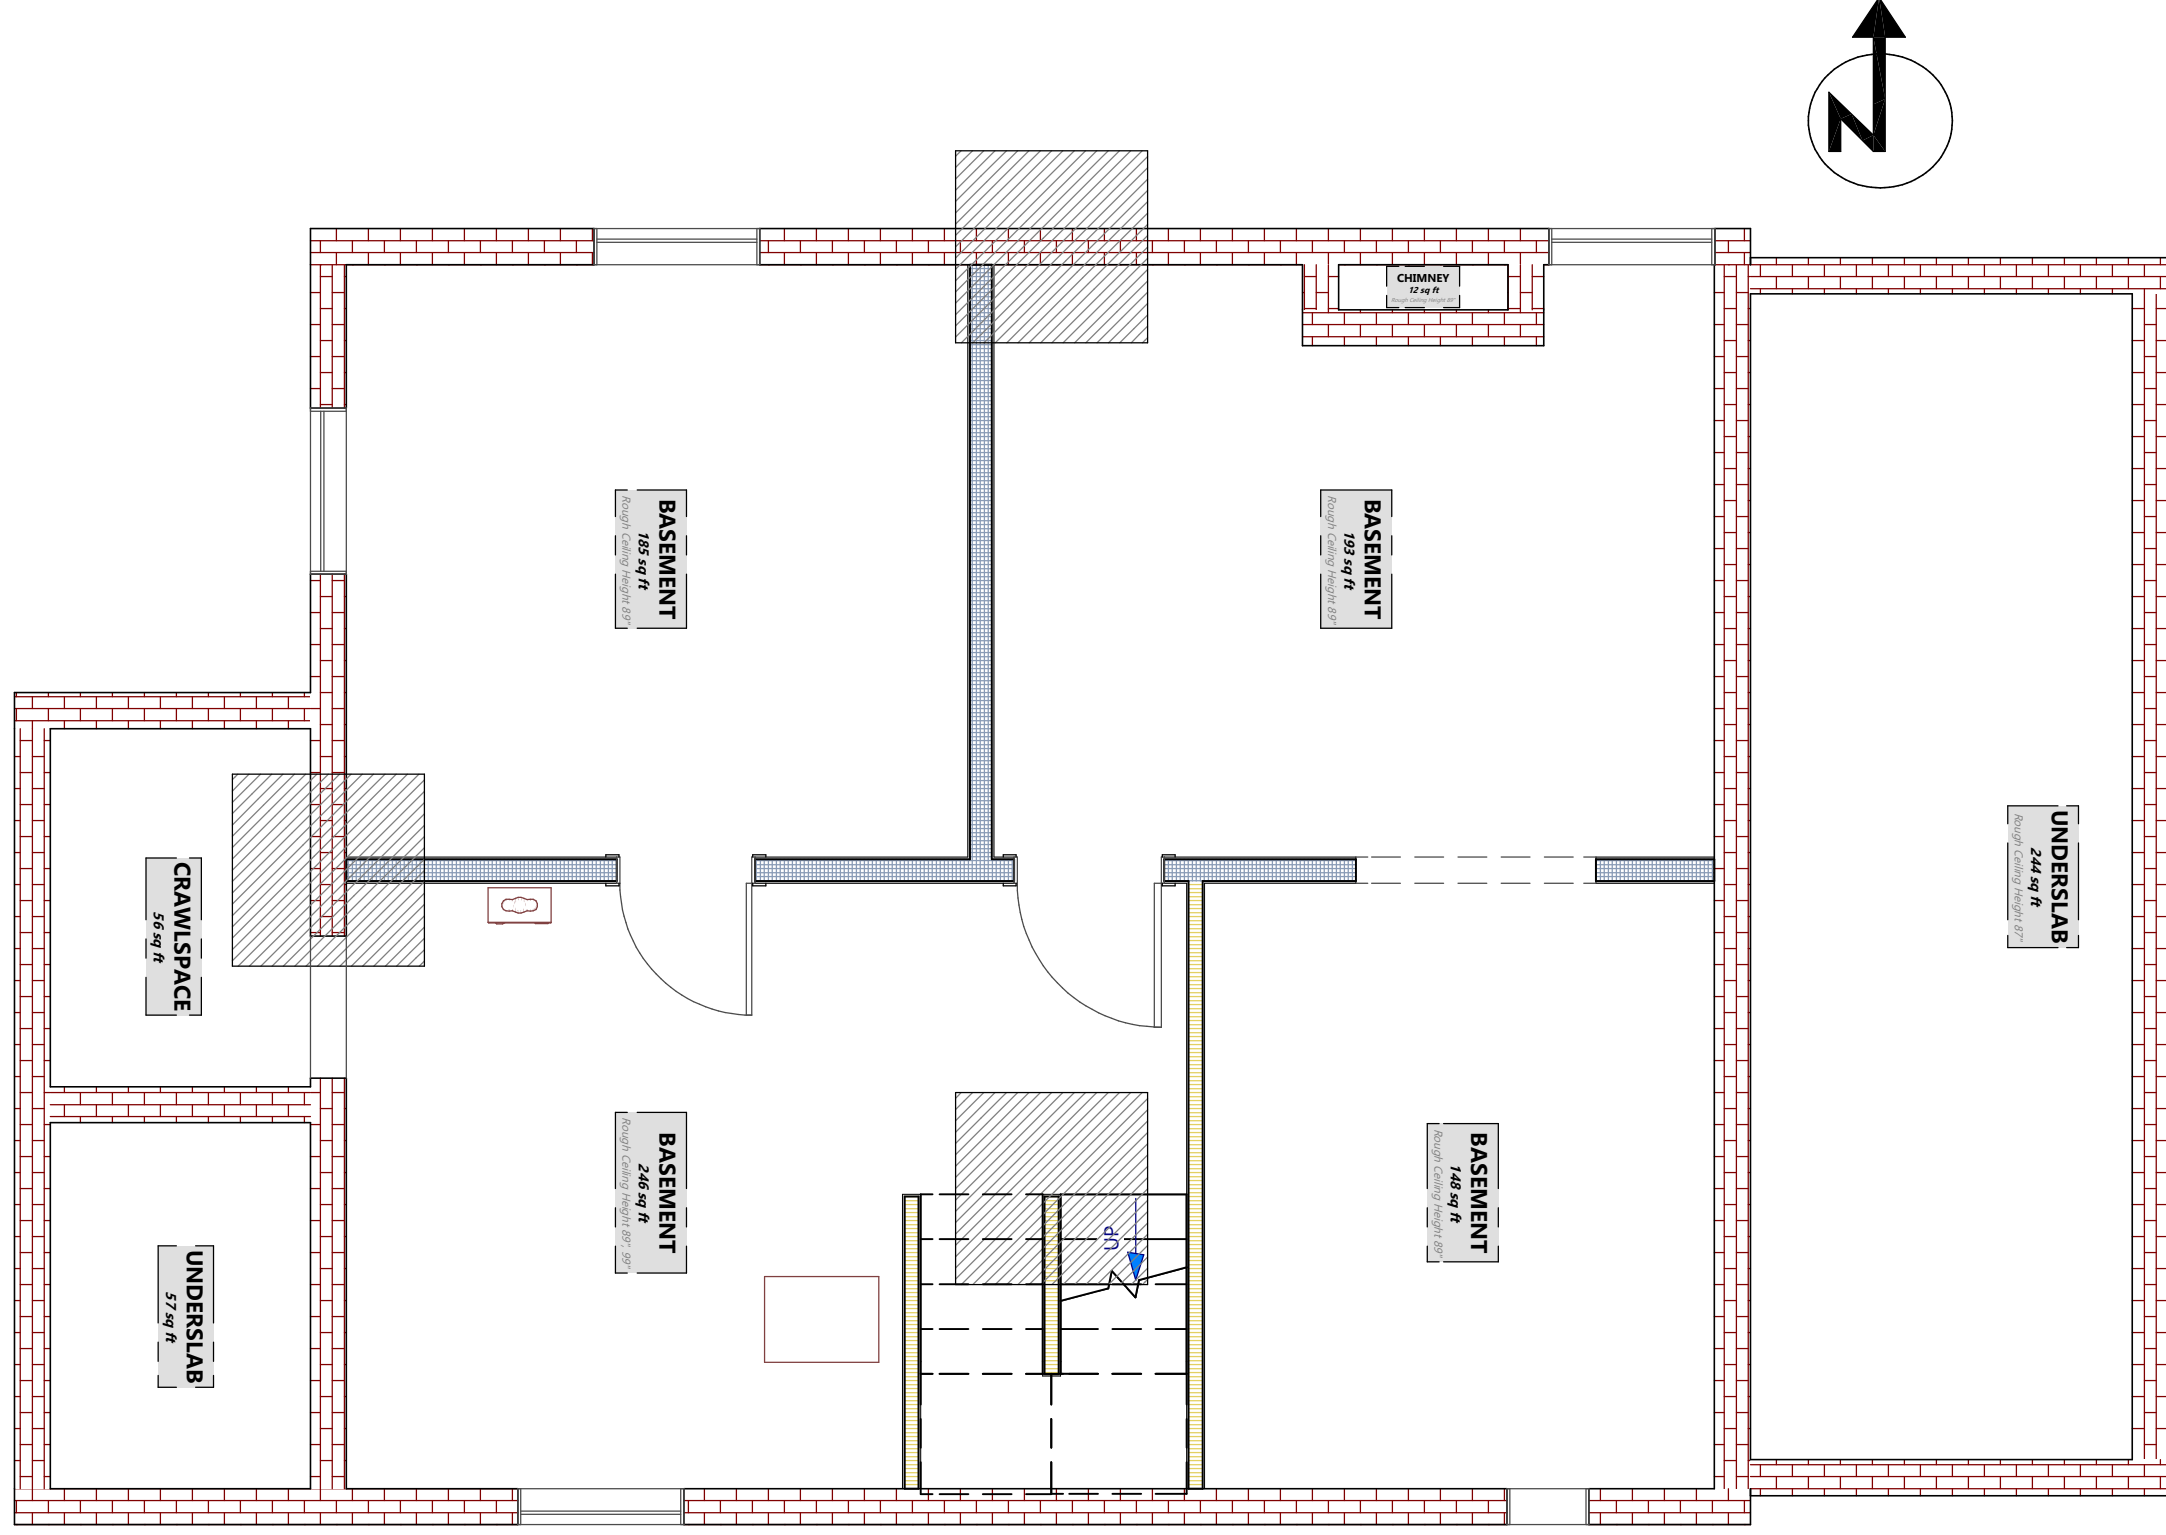

CAPITOL RENOVATION
3504 CAPITOL AVENUE
INDIANAPOLIS, INDIANA 46222

ARTISAN RENOVATIONS
504 MAIN STREET
BECH GROVE, INDIANA 46107

DATE
4/25/2023

SCALE
1/4" = 1'